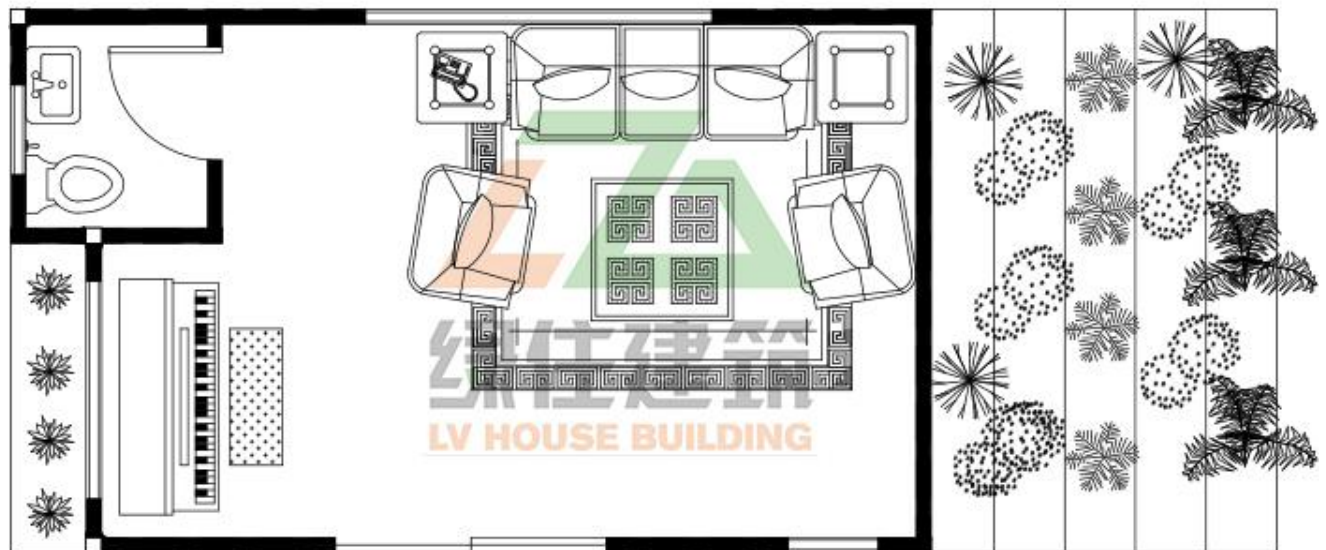

club tiny house for simple design movable structure with sip panel system

一层平面布置图

Contact person :Voila

Email :export@lvhouse.com.cn

Website:www.chinasiphouse.com

Whatapp:+86-15868909629

Skype:setting220

Any requests thanks to contact us immediately